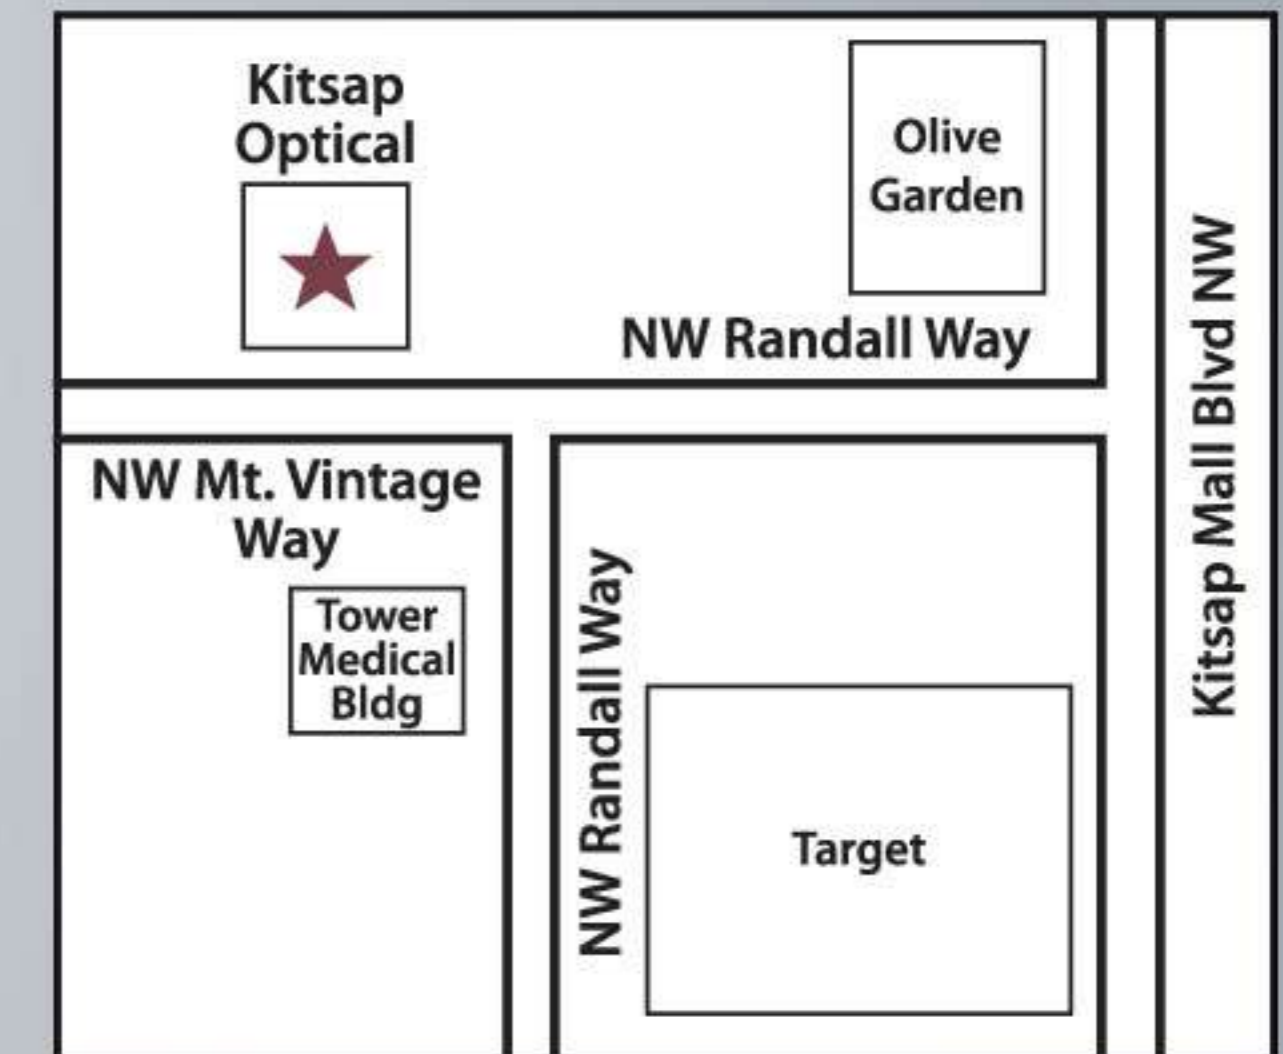

Now Fully Open To Serve You, Walk Ins Welcome, No Appts. Necessary

3260 N.W. Mount Vintage Way
(Near Target)
Silverdale

Mon-Fri 9-5 • Call ahead for Saturday hours Find us on Facebook

Benefits of Crizal Sapphire HR Coating

UV protection

Offers full protection against the invisible and often irreversible day-to-day dangers of UV reflection

Easy to clean

Repels water & dust and resists to smudges, so your lens stays clear for longer

Absolute transparency

360° reduction of reflections, resulting in excellent aesthetics and visual clarity

Durable resistance

Enduring scratch resistance against everyday handling such as wiping or dropping your eyeglasses

- Eye exam referrals
- Two year warranties on quality eyewear
- Specialty eyewear

- Seasonal frame shows
- Frame repair
- Year round students specials

- We bill most insurances
- Match insurance discount plans up to 20%
  Special discounts for VSP & EyeMed