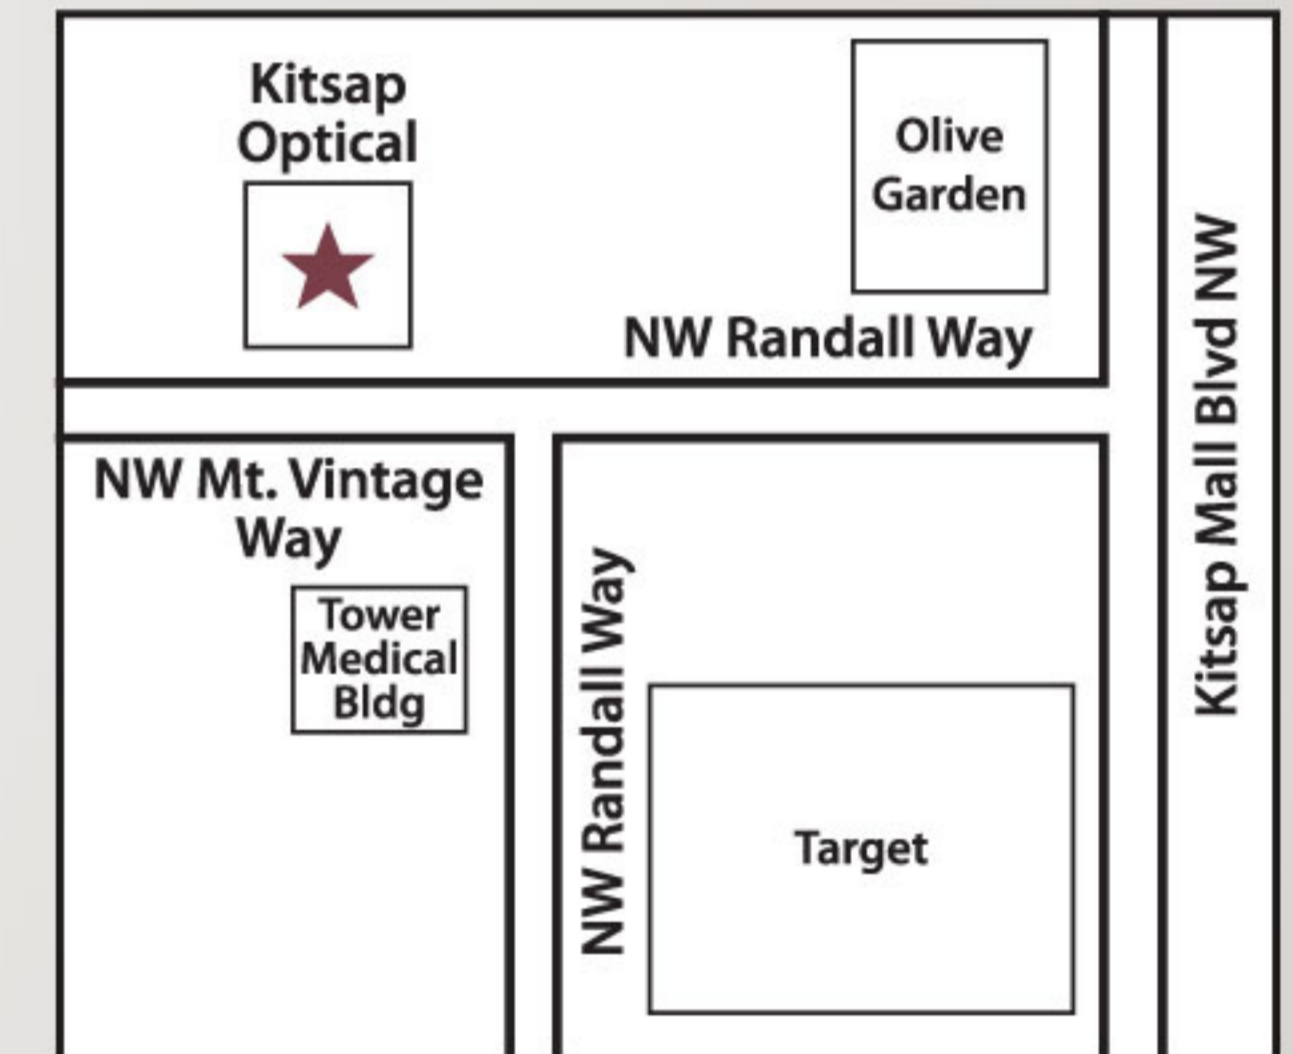

Now Fully Open To Serve You, Walk Ins Welcome, No Appts. Necessary

3260 N.W. Mount Vintage Way
(Near Target)
Silverdale

Mon-Fri 9-5 • Call ahead for Saturday hours Find us on Facebook

Benefits of Crizal Sapphire HR Coating

UV protection

Offers full protection against the invisible and often irreversible day-to-day dangers of UV reflection

Easy to clean

Repels water & dust and resists to smudges, so your lens stays clear for longer

Absolute transparency

360° reduction of reflections, resulting in excellent aesthetics and visual clarity

Durable resistance

Enduring scratch resistance against everyday handling such as wiping or dropping your eyeglasses

- Eye exam referrals
- Two year warranties on quality eyewear
- Specialty eyewear

- Seasonal frame shows
- Frame repair
- Year round students specials

- We bill most insurances
- Match insurance discount plans up to 20%
  Special discounts for VSP & EyeMed