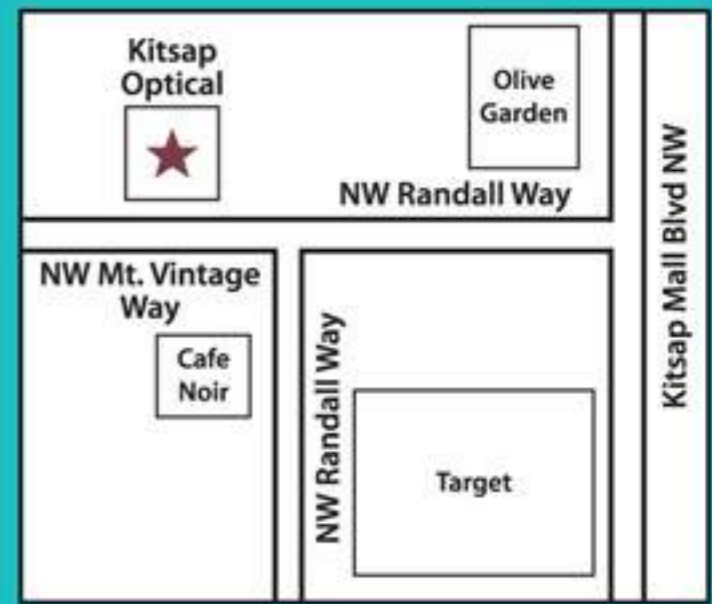

3260 N.W. Mount Vintage Way (Near Target) Silverdale